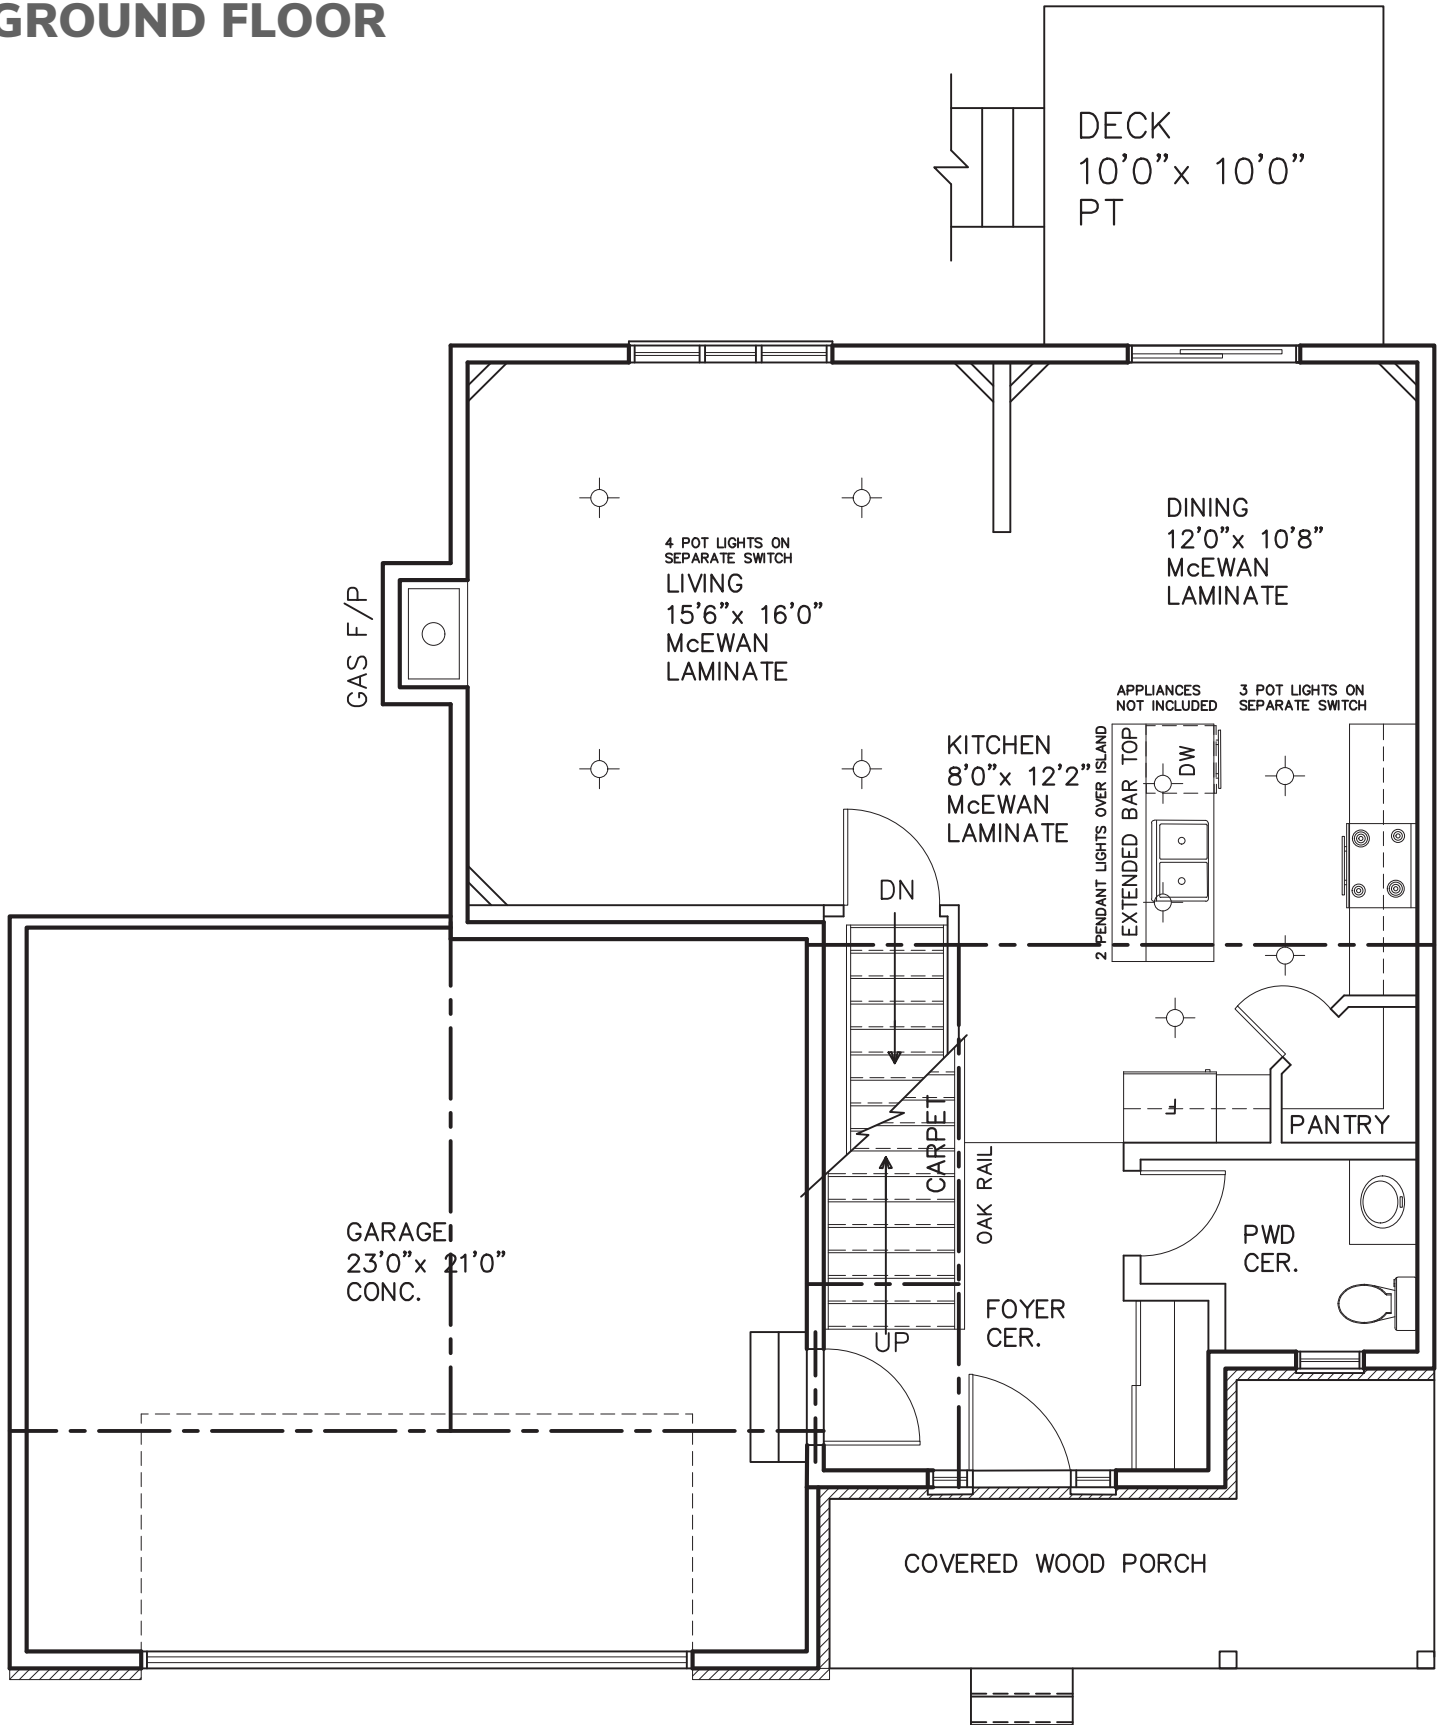

# GROUND FLOOR

**THE BRADFORD** 1722 SQ FT