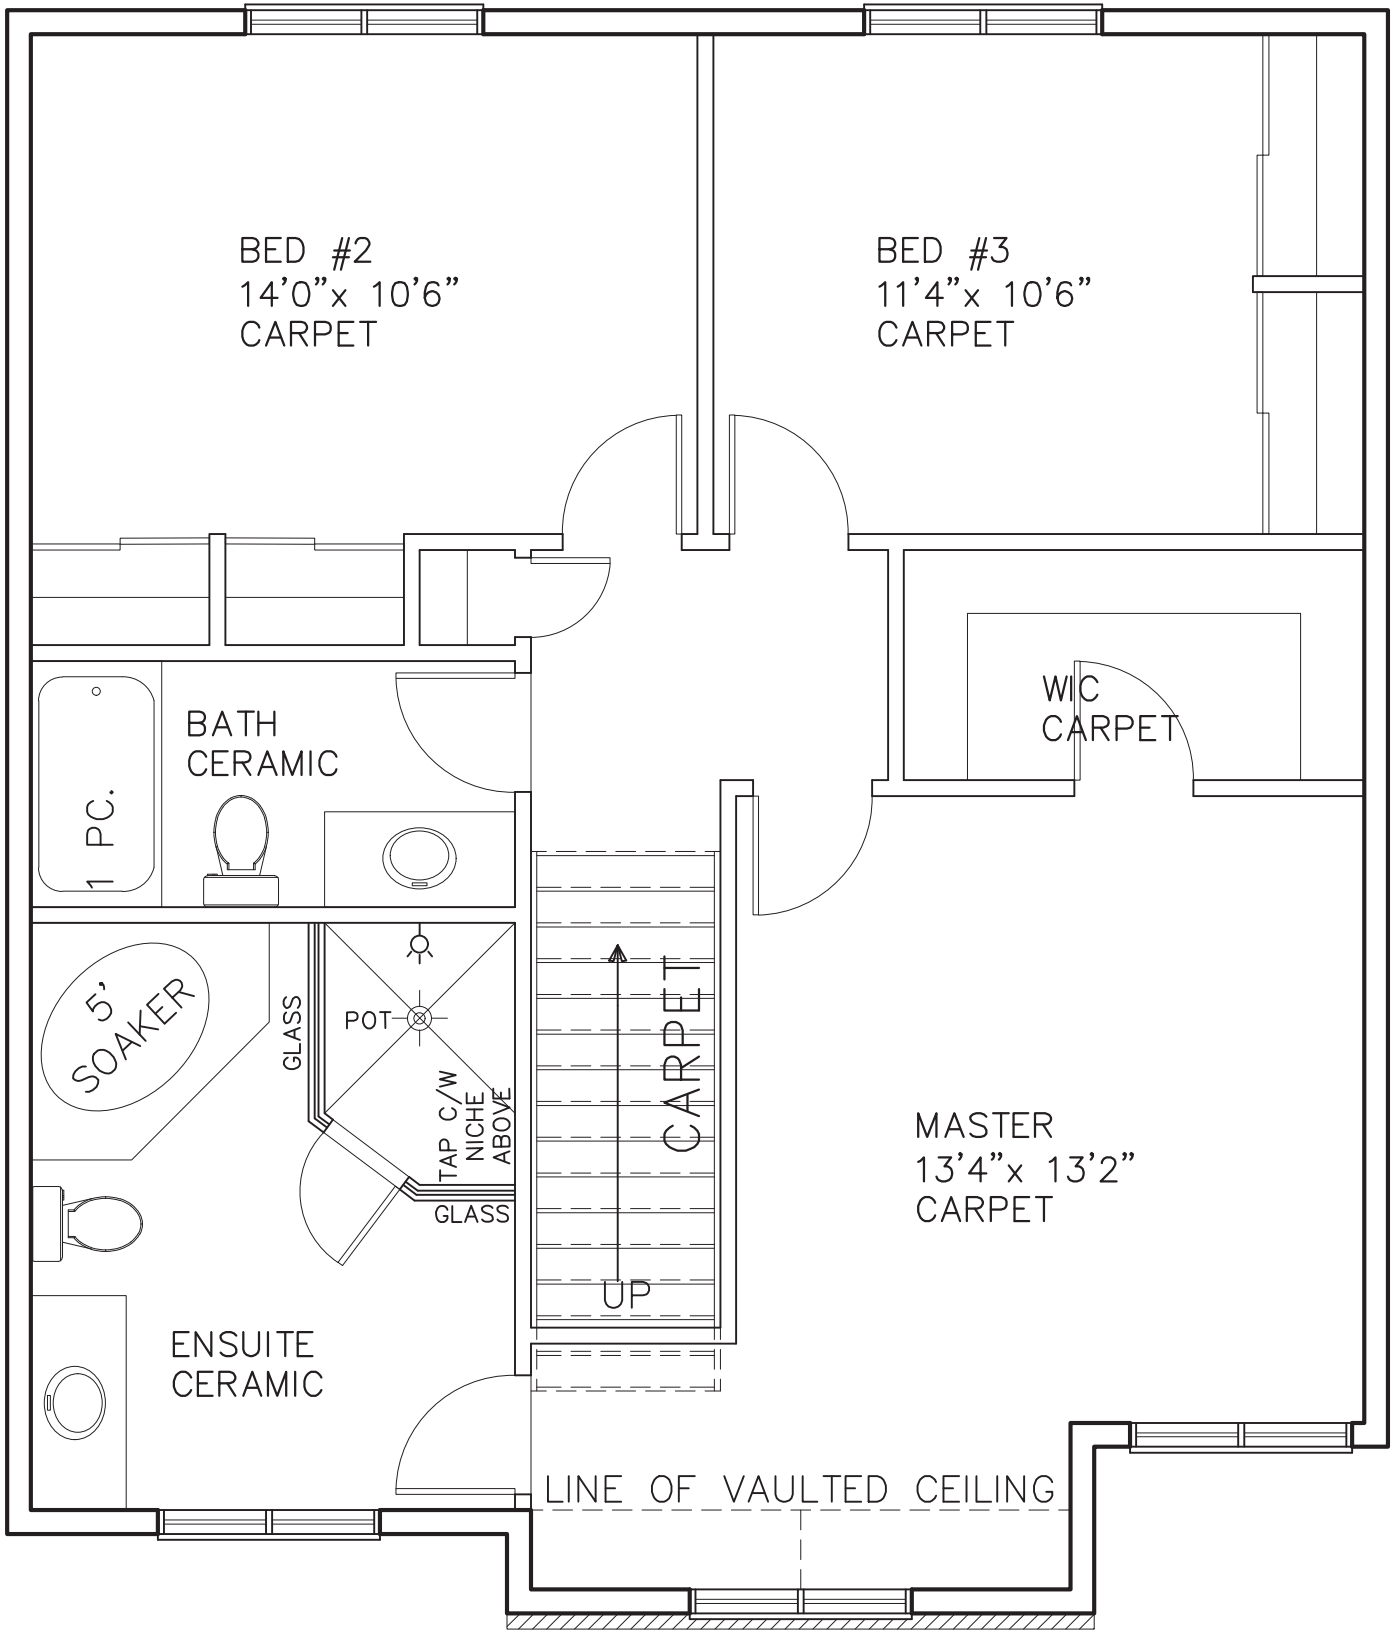

# GROUND FLOOR

**THE BRADFORD** 1722 SQ FT

# SECOND FLOOR

**THE BRADFORD** 1722 SQ FT