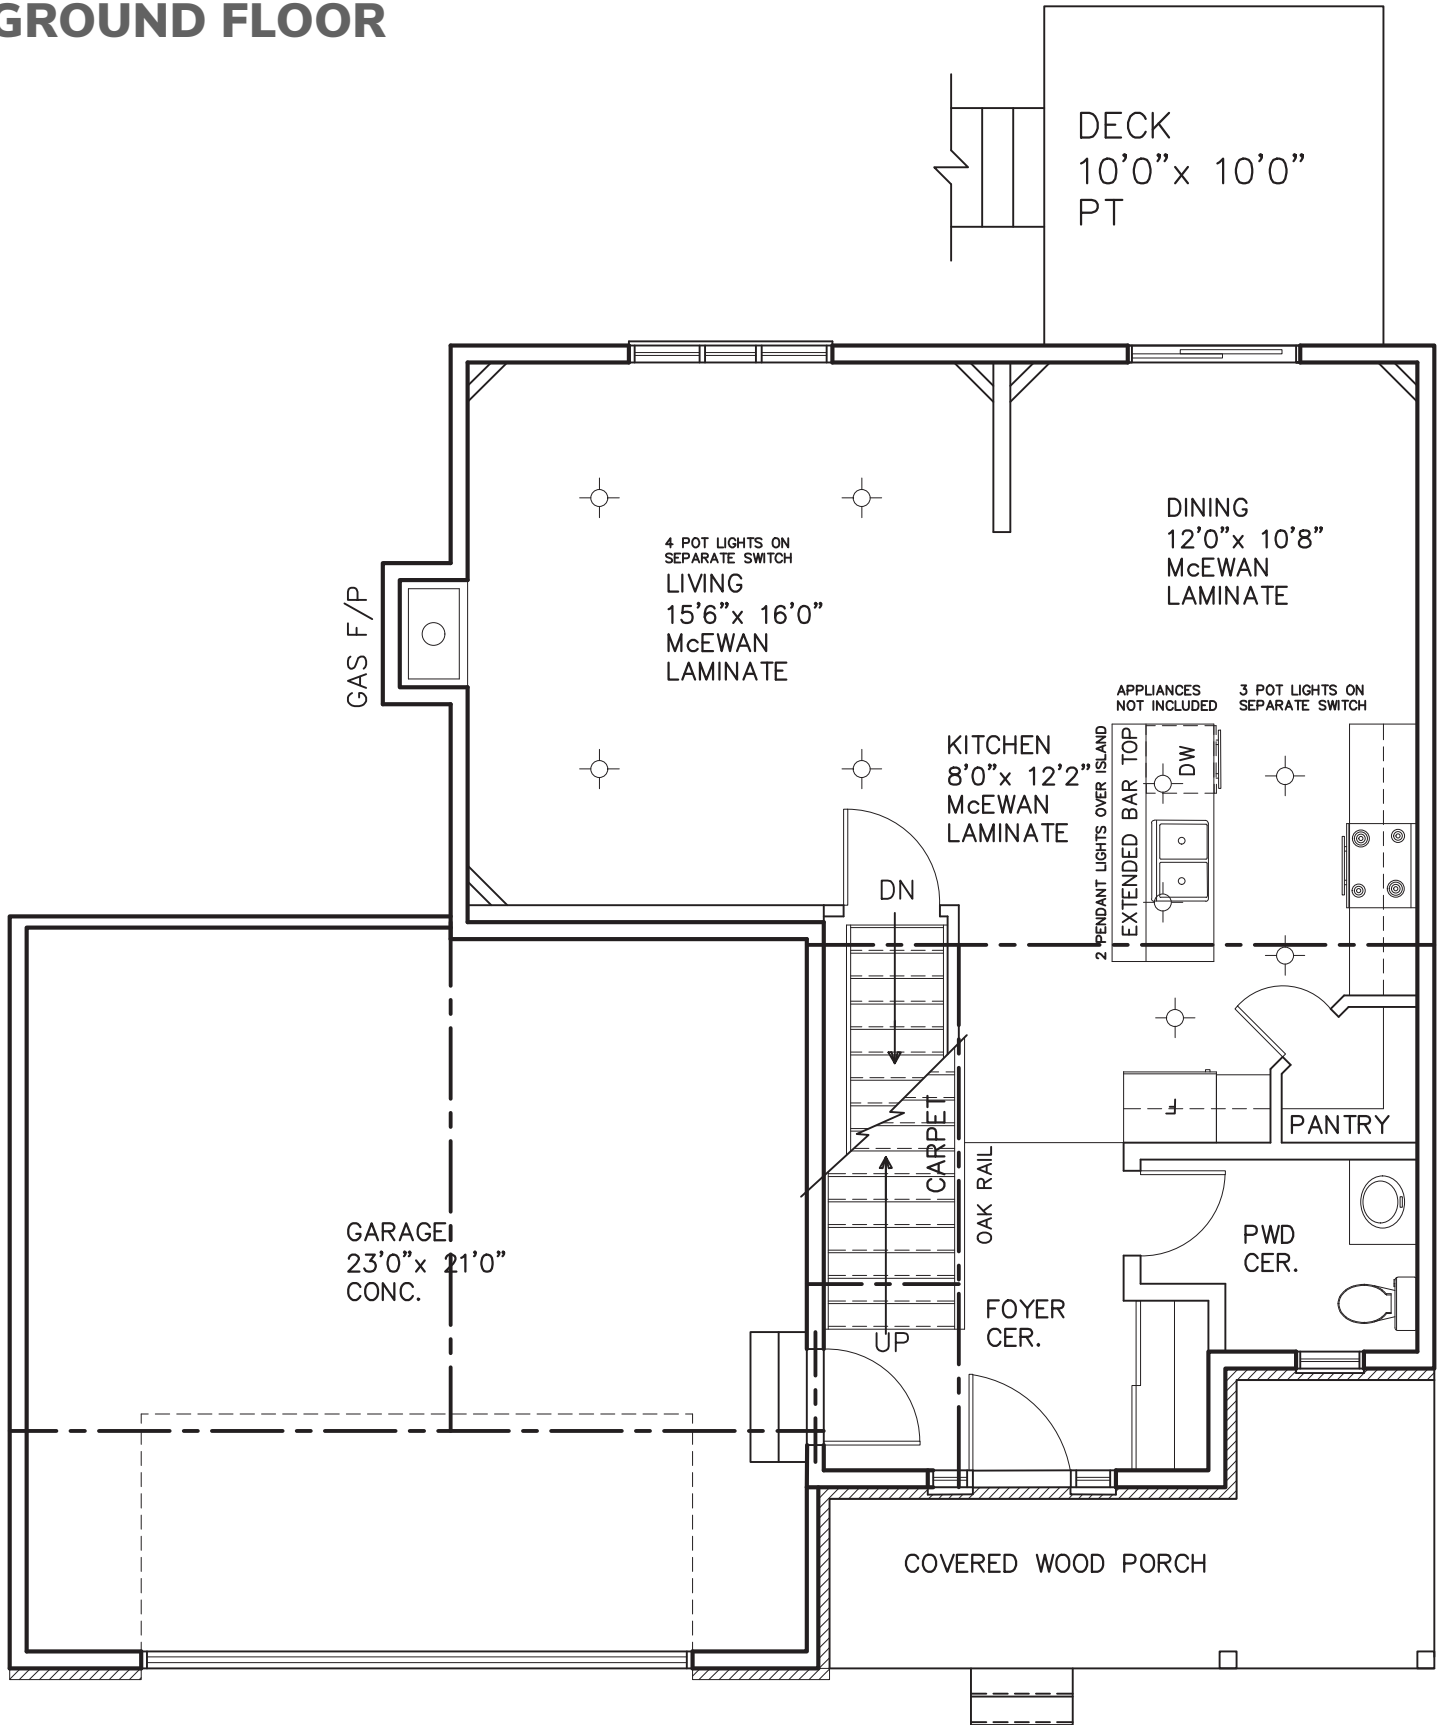

# GROUND FLOOR

**THE BRADFORD** 1722 SQ FT

# SECOND FLOOR

**THE BRADFORD** 1722 SQ FT